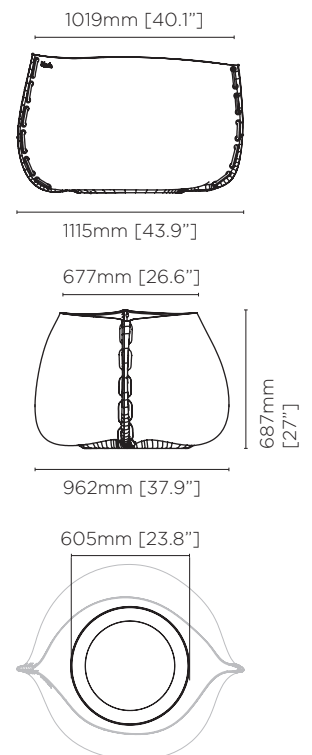

Stitch Rope

Yellow, Grey, Black, White, Orange
and Red

*Internal pot not included