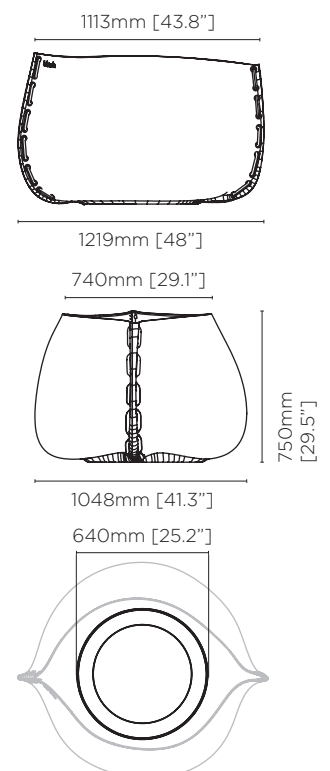

Stitch Rope

Yellow, Grey, Black, White, Orange
and Red

*Internal pot not included