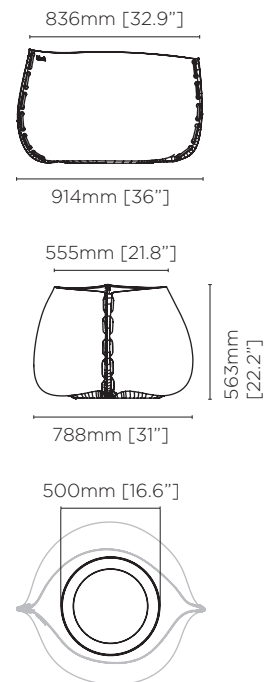

Stitch Rope

Yellow, Grey, Black, White, Orange
and Red

*Internal pot not included