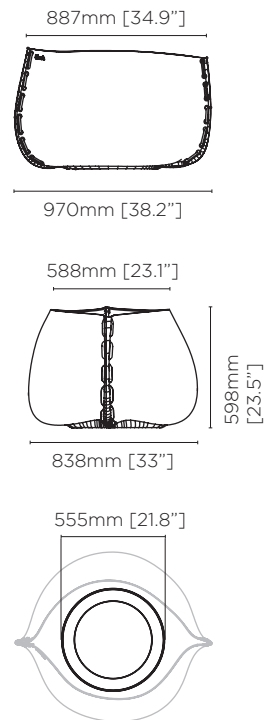

Stitch Rope

Yellow, Grey, Black, White, Orange
and Red

*Internal pot not included